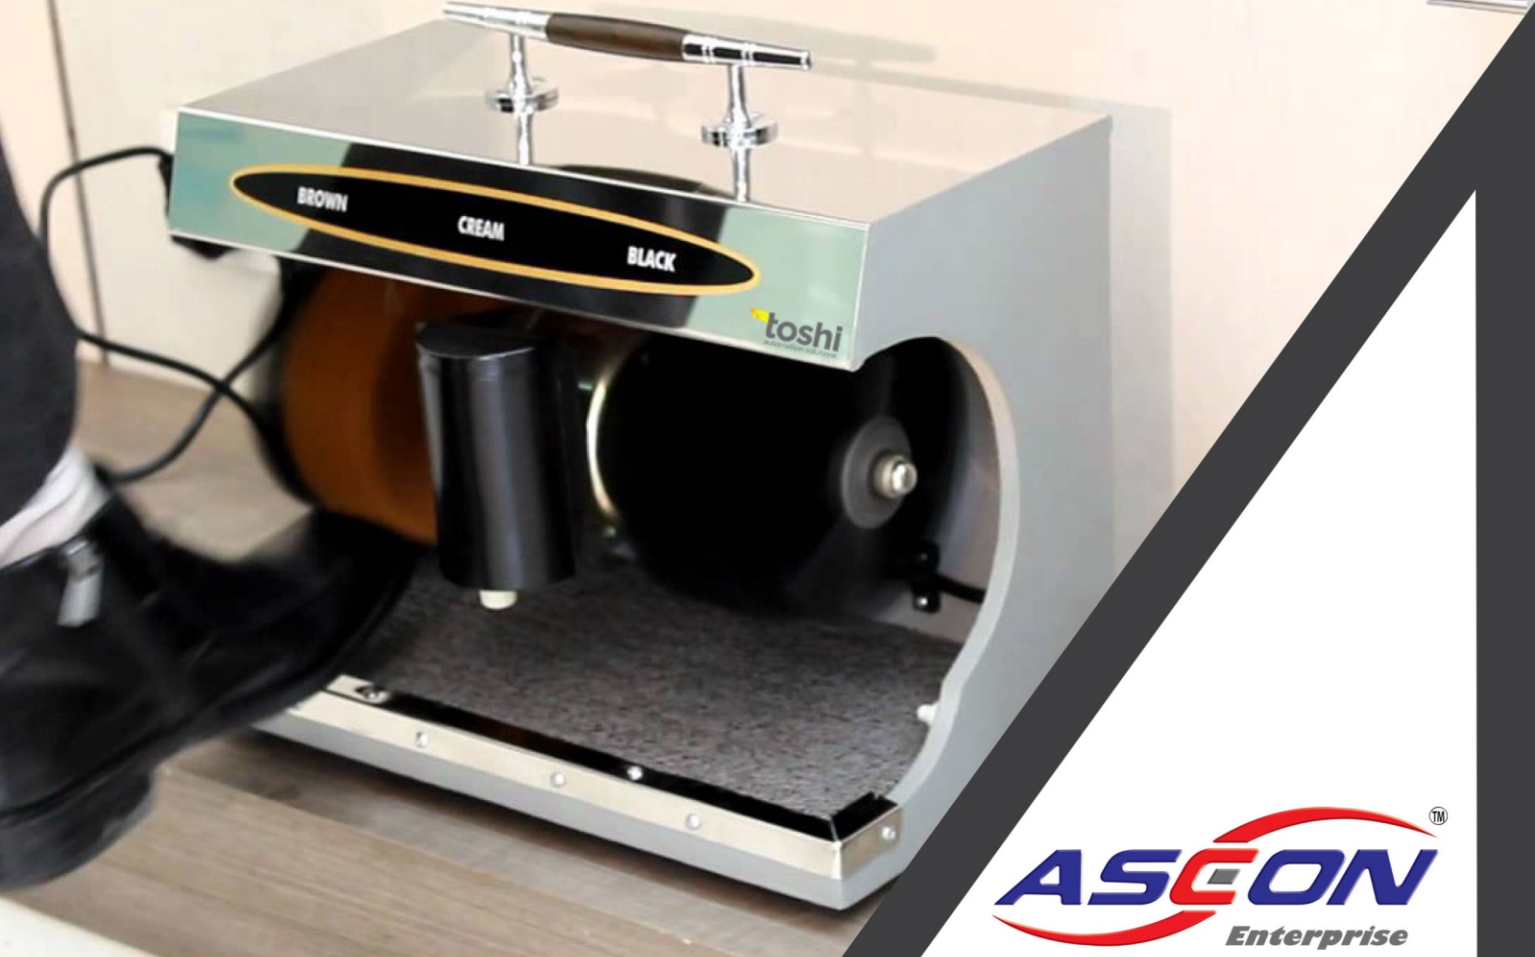

# Automatic Shoe Shining Machine

**ASCION**<sup>TM</sup>  
Enterprise

## **Model: T-M2B Deluxe**

The elegant shoe shine machine from Toshi is a high quality care product for your footwear. Automatic shoe shiner machines operate with infrared sensors and can detect presence of a shoe in the slot. When the sensor gets activated, a soft brush of high quality fiber starts rotating and cleans the shoe within seconds. With its stylish shape and modest dimension this model is the perfect shoe care item for a hotels or offices.

## Technical Data

<b>Model</b>	T-M2B deluxe
<b>Body</b>	Made of wood aluminum sheet
<b>Dimension</b>	L 285 mm x W 360 mm x D 185 mm
<b>Packing weight</b>	7.5 kg ( Approx.)
<b>Net weight</b>	6.5 kg ( Approx.)
<b>Power</b>	220 V AC/50 Hz
<b>Motor RPM</b>	1440
<b>Visible length of cable</b>	100 cm
<b>Colour</b>	Silver golden
<b>No. of brush</b>	2 Nos. (Black & Brown)
<b>Polish cream</b>	200 ml